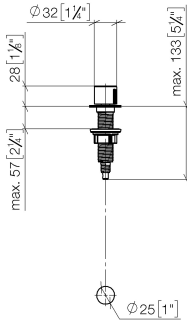

Strainer waste with control handle - Chrome

ELIO

10 712 970

- control for single basin
- including adapter for Bowden cable

Fits ELIO, ENO, MEM, META SQUARE, SYNC and TARA ULTRA

Fits: ELIO, MEM, ENO, SYNC, TARA ULTRA, META SQUARE

	Chrome	10 712 970-00
	Brushed Platinum	10 712 970-06
	Platinum	10 712 970-08
	Durabress (23kt Gold)	10 712 970-09
	Dark Chrome	10 712 970-19
	Brushed Durabress (23kt Gold)	10 712 970-28
	Matte Black	10 712 970-33
	Brushed Champagne (22kt Gold)	10 712 970-46
	Champagne (22kt Gold)	10 712 970-47
	Brushed Chrome	10 712 970-93
	Brushed Dark Platinum	10 712 970-99

10 712 970

mm [inches]

10 712 970

Parts for other finishes can be found here: Brushed Platinum

Spare parts list

No.	Item Number	Name	Quantity used	Delivery time
1	09 20 97 030-00	handle	1	10
2	90 12 12 002 00 90	fixing cap	1	2
3	09 27 87 011-00	rosette	1	10
4	09 14 10 042 90	seal	1	2
5	09 29 06 087-00	spindle	1	10
6	04 30 01 029 00 90	adaptor	1	2
7	09 24 03 175 90	adaptor	1	2
8	09 11 10 073-07	connection	1	30
9	09 11 10 074-07	connection	1	30
10	09 11 10 079-07	connection	1	30
11	09 30 11 087 90	disc	1	2
12	09 23 30 024-07	nut	1	30