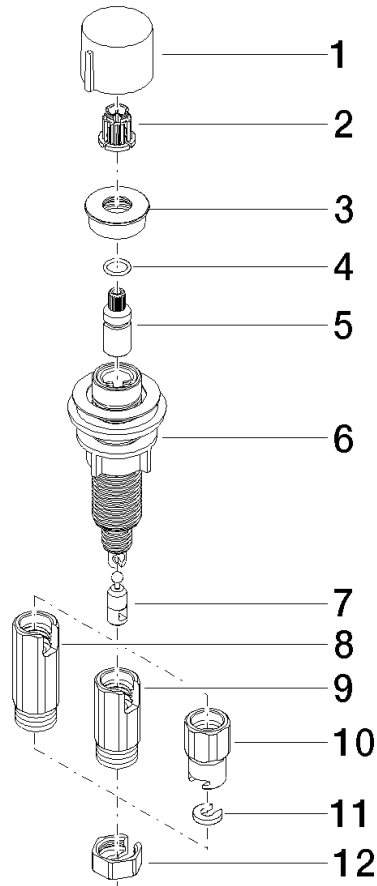

Strainer waste with control handle - Chrome

ELIO

10 712 970

- control for single basin
- including adapter for Bowden cable

Fits ELIO, ENO, MEM, META SQUARE, SYNC and TARA ULTRA

Fits: ELIO, MEM, ENO, SYNC, TARA ULTRA, META SQUARE

	Chrome	10 712 970-00
	Brushed Platinum	10 712 970-06
	Platinum	10 712 970-08
	Durabress (23kt Gold)	10 712 970-09
	Dark Chrome	10 712 970-19
	Brushed Durabress (23kt Gold)	10 712 970-28
	Matte Black	10 712 970-33
	Brushed Champagne (22kt Gold)	10 712 970-46
	Champagne (22kt Gold)	10 712 970-47
	Brushed Chrome	10 712 970-93
	Brushed Dark Platinum	10 712 970-99

10 712 970

mm [inches]

10 712 970

Parts for other finishes can be found here: Brushed Platinum

Spare parts list

No.	Item Number	Name	Quantity used	Delivery time
1	09 20 97 030-00	handle	1	10
2	90 12 12 002 00 90	fixing cap	1	2
3	09 27 87 011-00	rosette	1	10
4	09 14 10 042 90	seal	1	2
5	09 29 06 087-00	spindle	1	10
6	04 30 01 029 00 90	adaptor	1	2
7	09 24 03 175 90	adaptor	1	2
8	09 11 10 073-07	connection	1	30
9	09 11 10 074-07	connection	1	30
10	09 11 10 079-07	connection	1	30
11	09 30 11 087 90	disc	1	2
12	09 23 30 024-07	nut	1	30